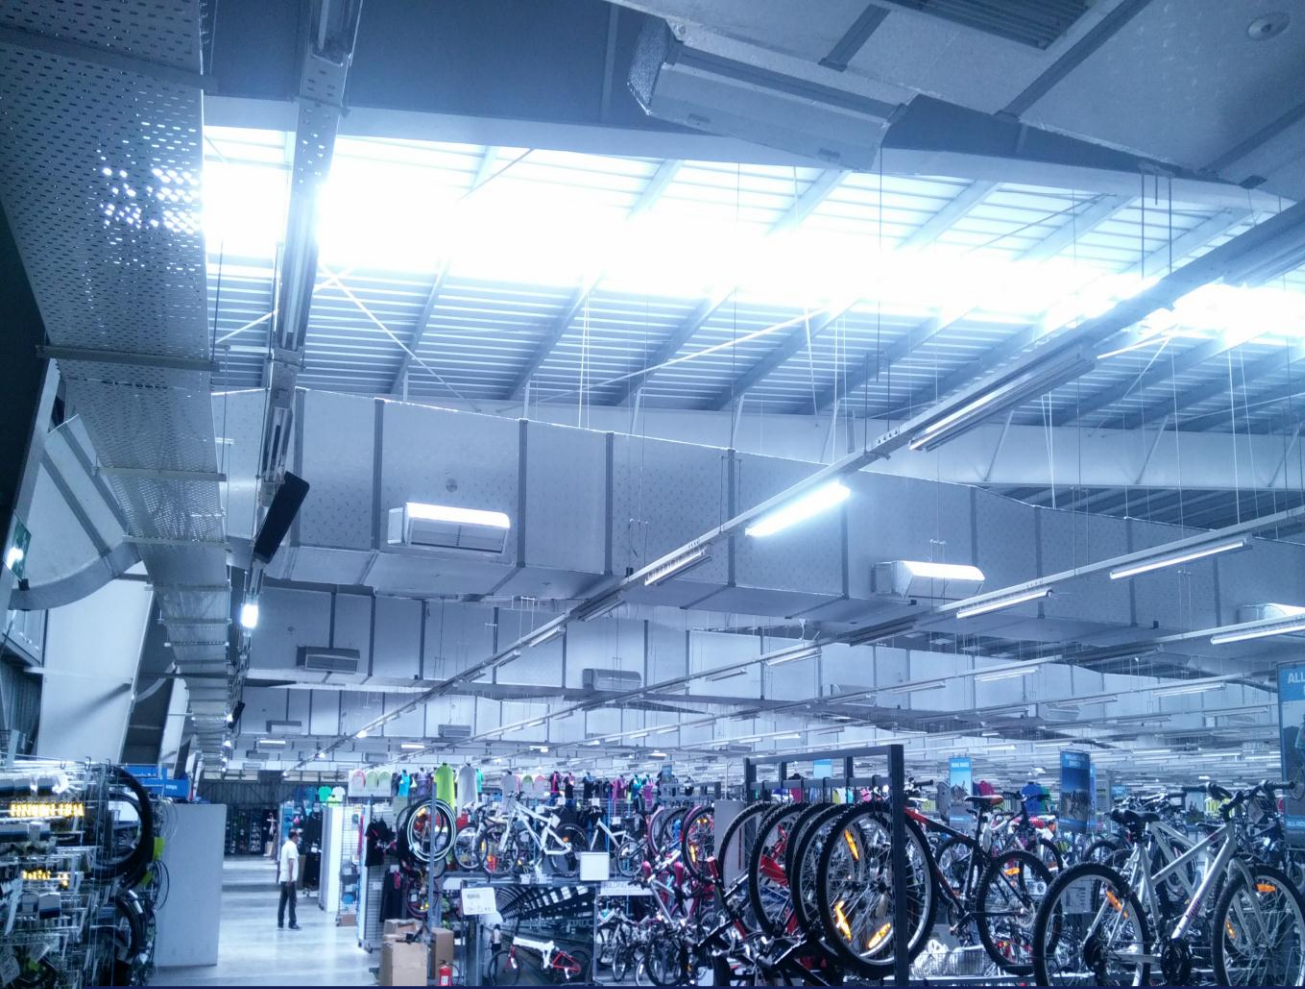

Machine Installed & Quantity: SPS 30 - 7 units

Country: India

SPS 30 Side Discharge Units

We installed 7 units of SPS 30 side discharge machines.

Ducting – All machines are connected to 150 feet duct having 20 outlets.